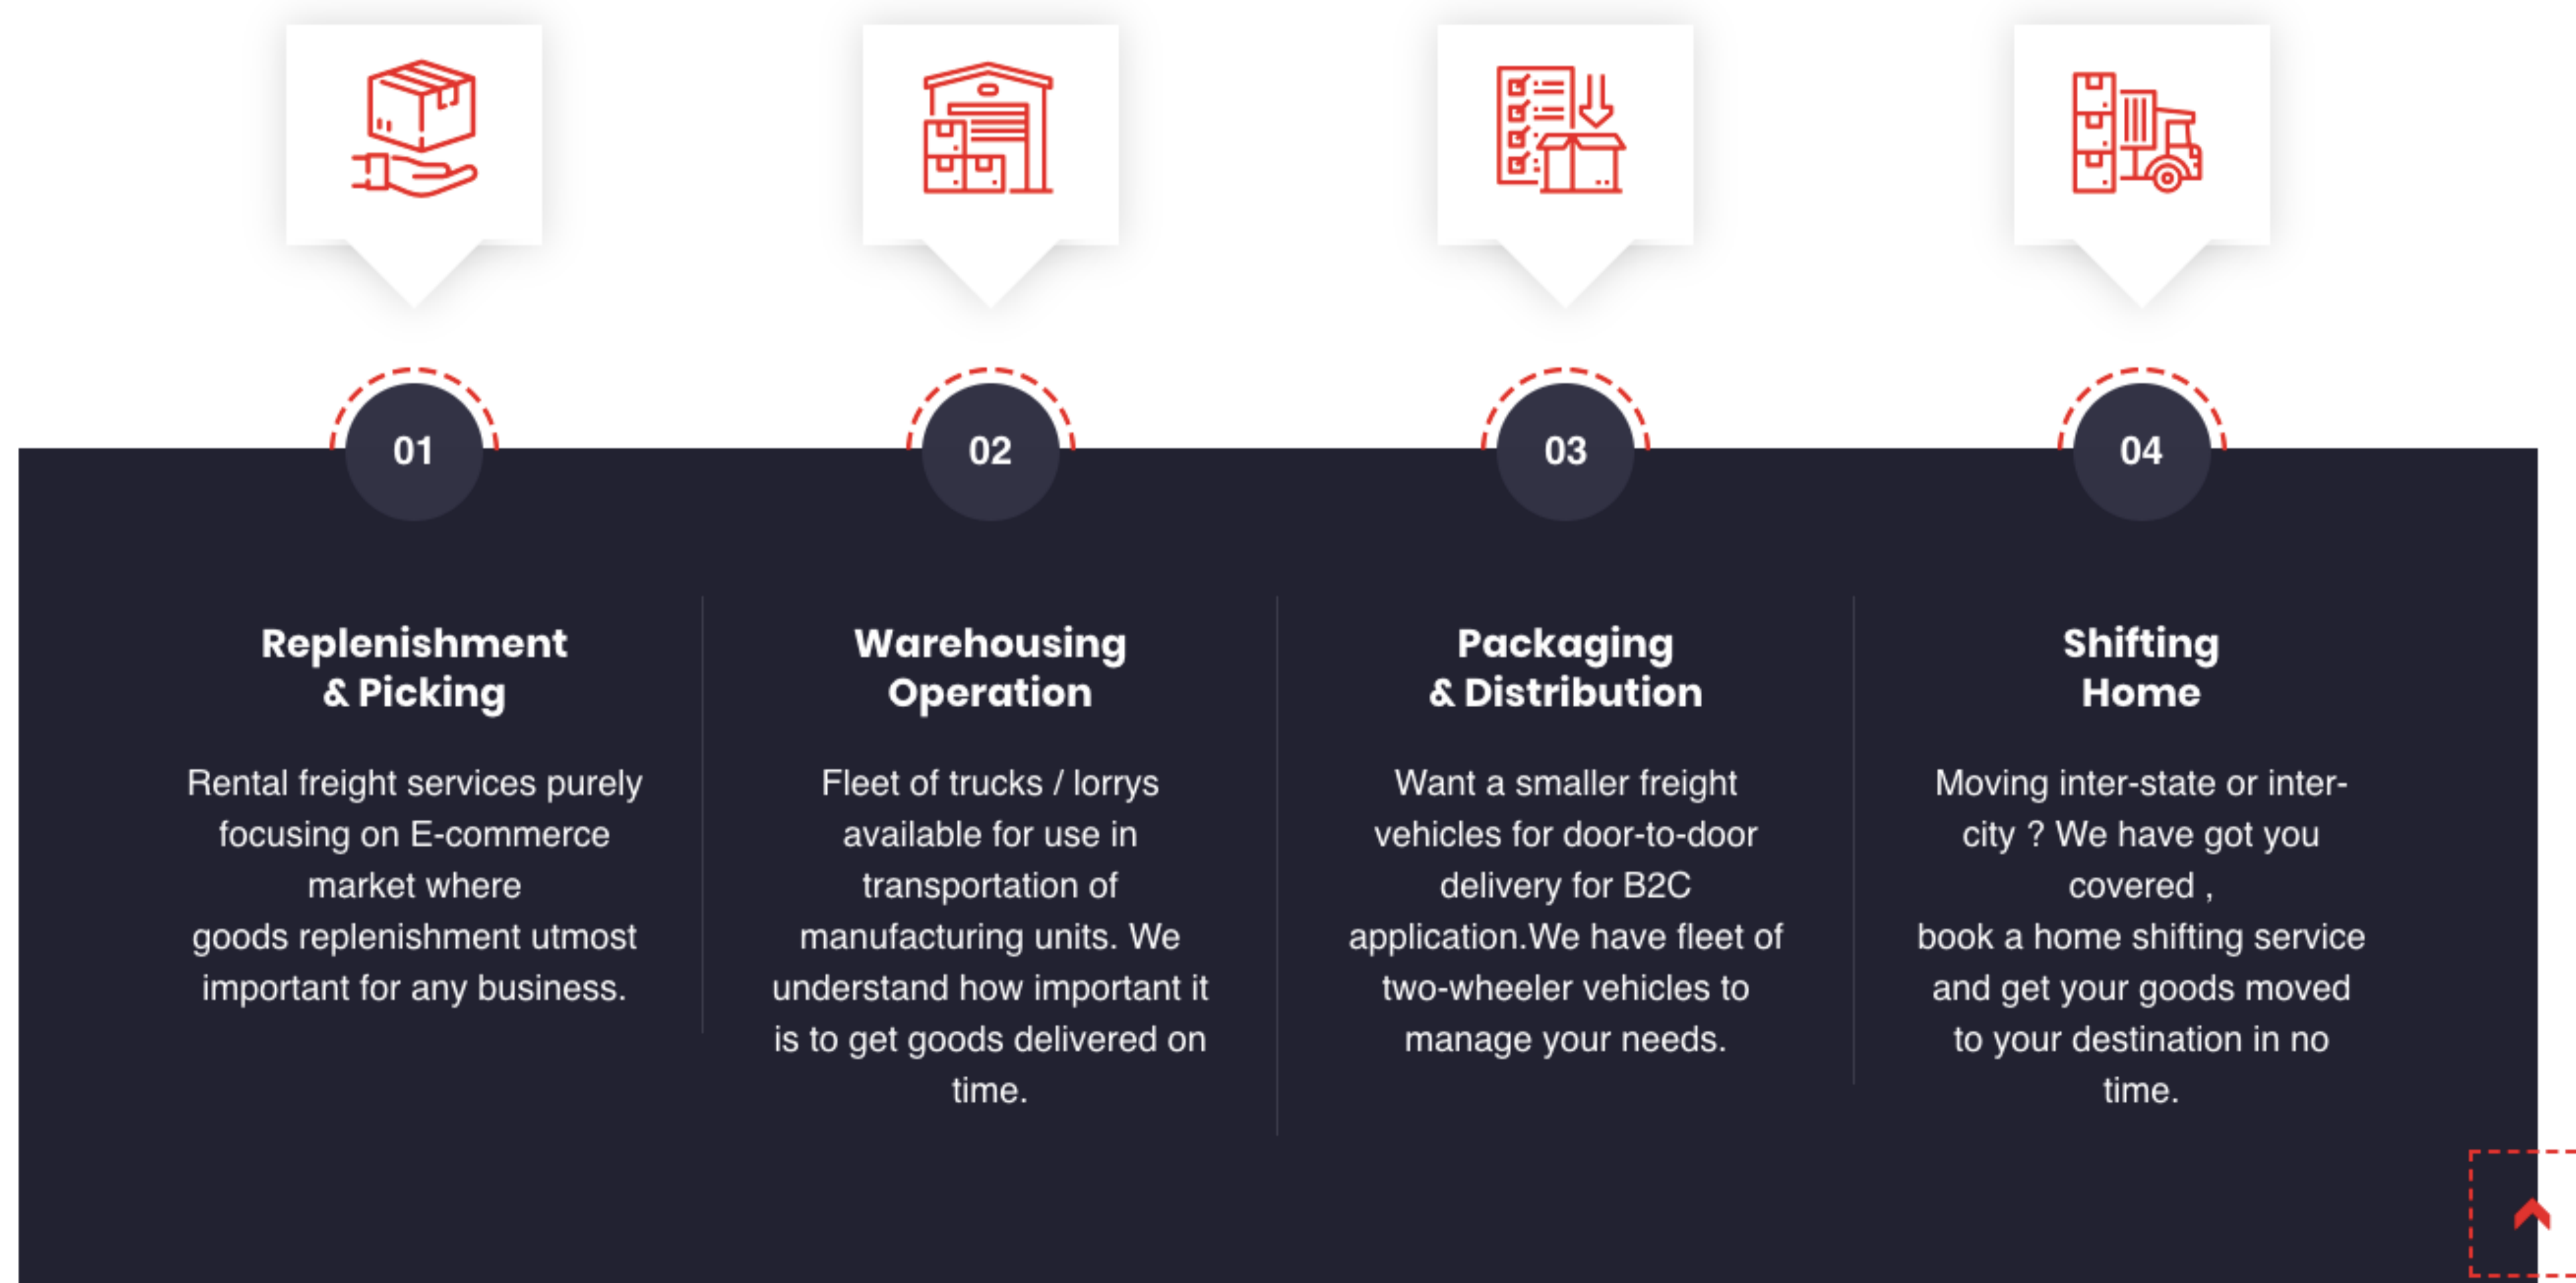

Our committed team of container transport service experts can deliver the solutions you need to keep your operations running smoothly and efficiently, while also providing additional services when the needs arise.

Introducing , Monthly subscription plans for businesses with 100% guranteed transport and management solutions .

SERVICES

We mainly focus on inter-city and intra-city goods transportation for MSME/B2B/B2C channels. Quick and affordable vehicles from Bike ,Mini Truck , Tata Ace , Pickup Truck , 24-Feet Canter is available for booking for all your pickup and packing & distribution needs.

- 1 . Home Shifting (1,2,3,4+ BHK)
- 2 . B2B Warehouse (Intra & Inter)
- 3 . E-Commerce (Goods Transportation)
- 4 . Distribution Network Management
- 5 . Monthly Rental vehicles

SERVICES

No matter if you are dealing with Warehousing , E-commerce or FMCG , our quick intercity and intracity logistics provides you the best solution in the market. With our easy to use whatsapp booking and affordable pricing we gurantee you an unmatched customer satisfaction .