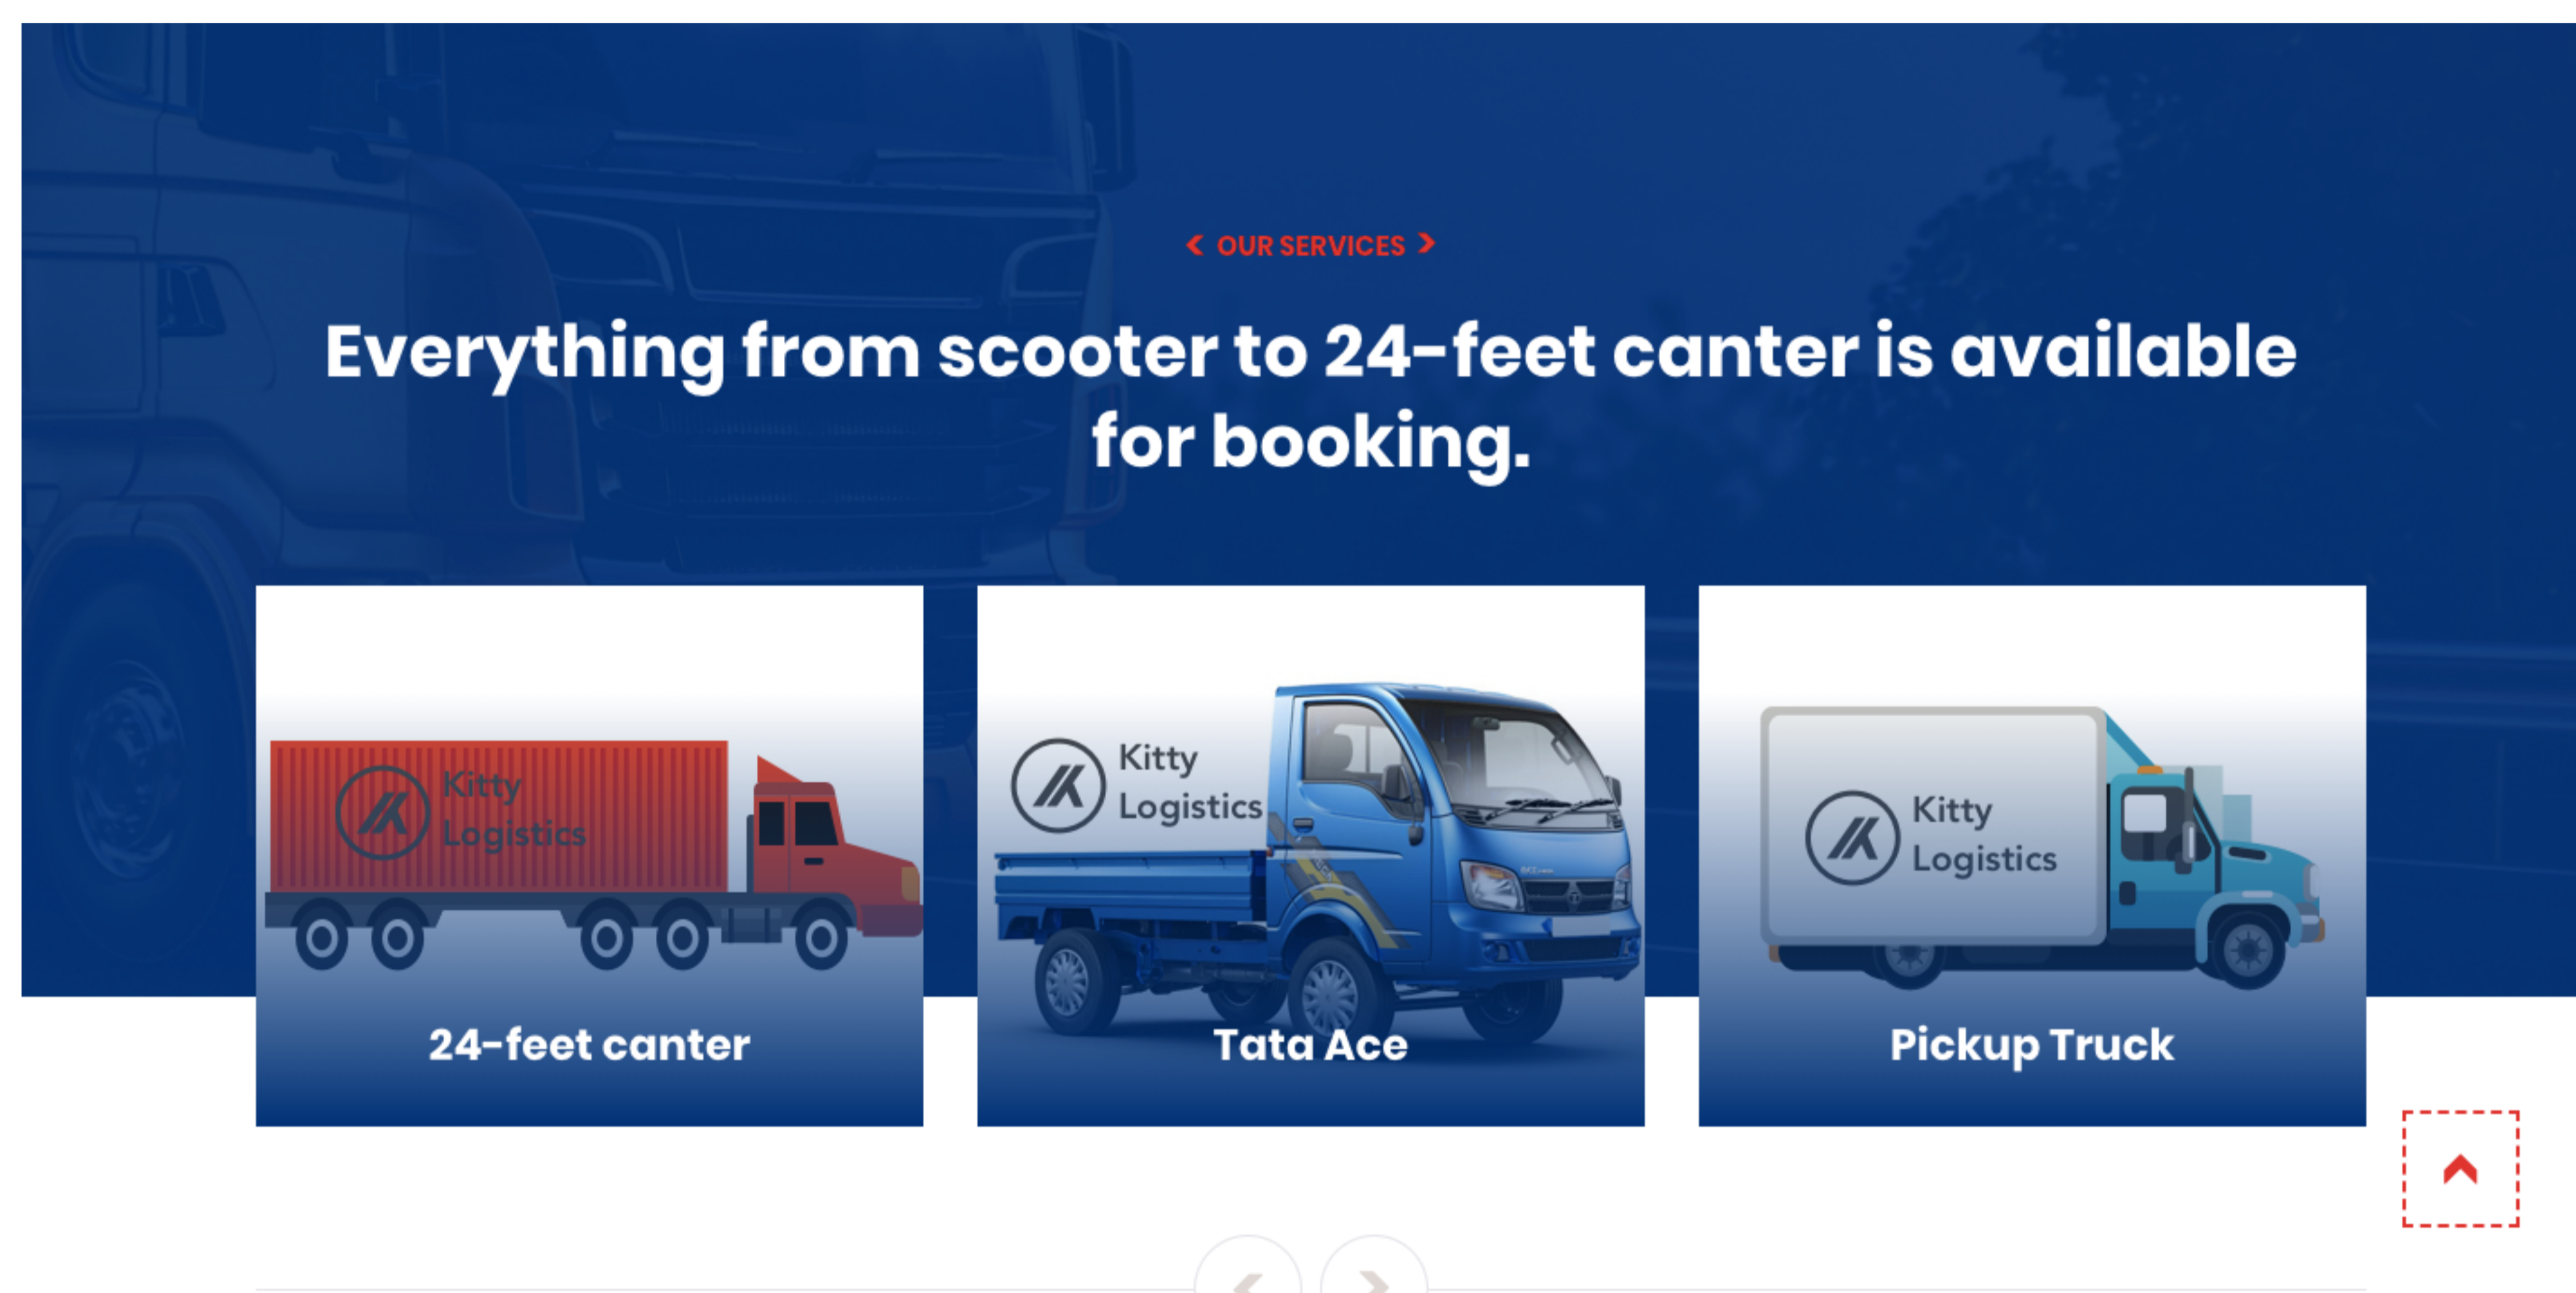

Introducing , Monthly subscription plans for businesses with 100% guranteed transport and management solutions .

SERVICES

We mainly focus on inter-city and intra-city goods transportation for MSME/B2B/B2C channels. Quick and affordable vehicles from Bike ,Mini Truck , Tata Ace , Pickup Truck , 24-Feet Canter is available for booking for all your pickup and packing & distribution needs.